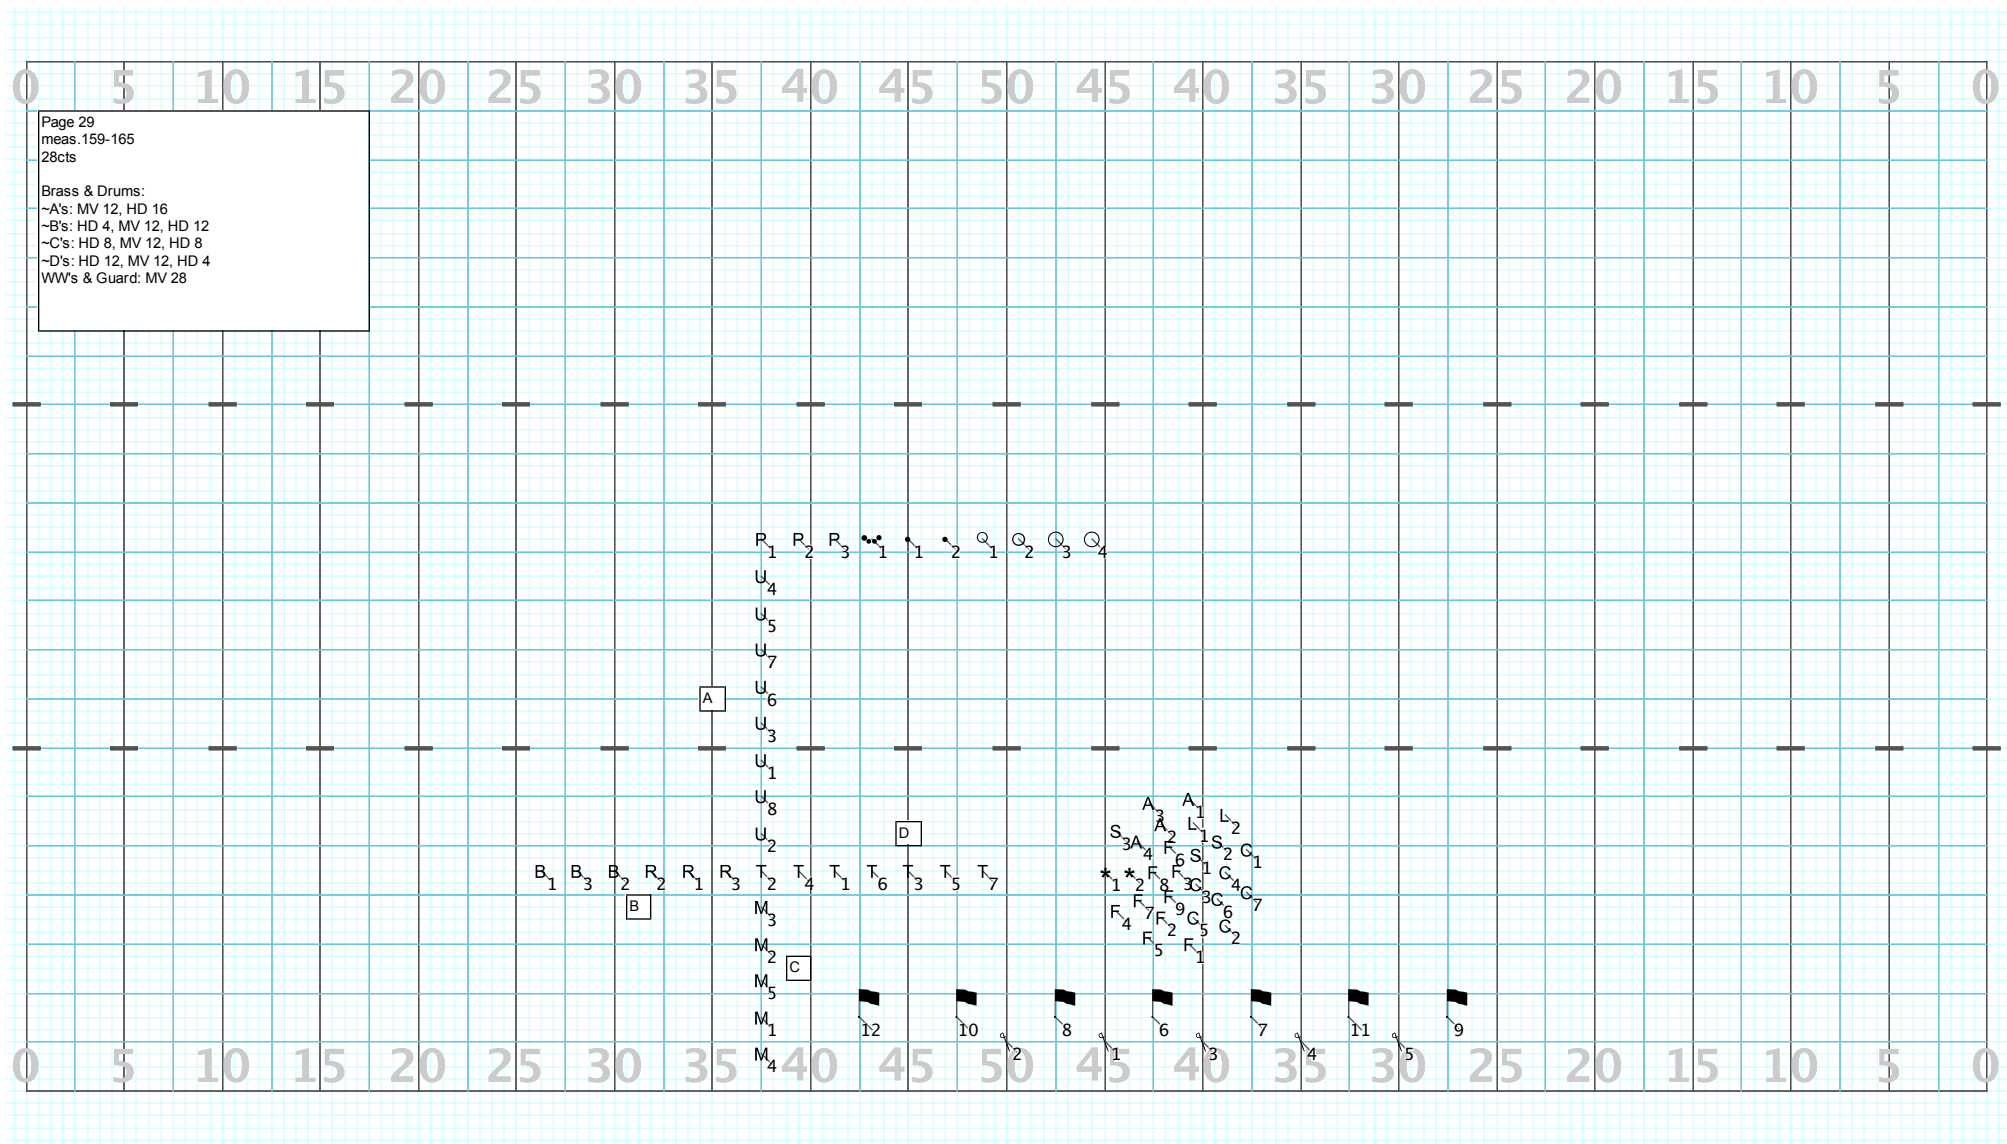

Director Viewpoint

Page 23  
meas. 128-131  
16cts

MV or HD 16  
~WW forms can be textured and made to look more organic

Director Viewpoint

Page 24  
meas.132-133  
8cts  
MV or HD 8

Director Viewpoint

Page 25  
meas. 134-142  
32cts  
MV 16  
~G12 & G7: MV 8, HD 8  
HD 16

Director Viewpoint

Page 26  
meas. 143-158  
64cts

Brass: FTL 24, HD 40  
Guard & Drums: MV 24, HD 40  
WW's: HD 64

Director Viewpoint

Director Viewpoint

Page 30  
meas. 166-172  
28cts

All HD 8...then...  
Drums, Tubas, & Mellos: MV 20  
Trumpets: HD 12, MV 8  
WW's: HD 20  
Flags: Ripple Move 4, leaving every 2cts starting with G12  
Sabers: Coordinate ripple with Flags

Director Viewpoint

Page 31  
meas.173-177  
20cts

HD 20  
end of mov't 2

Director Viewpoint