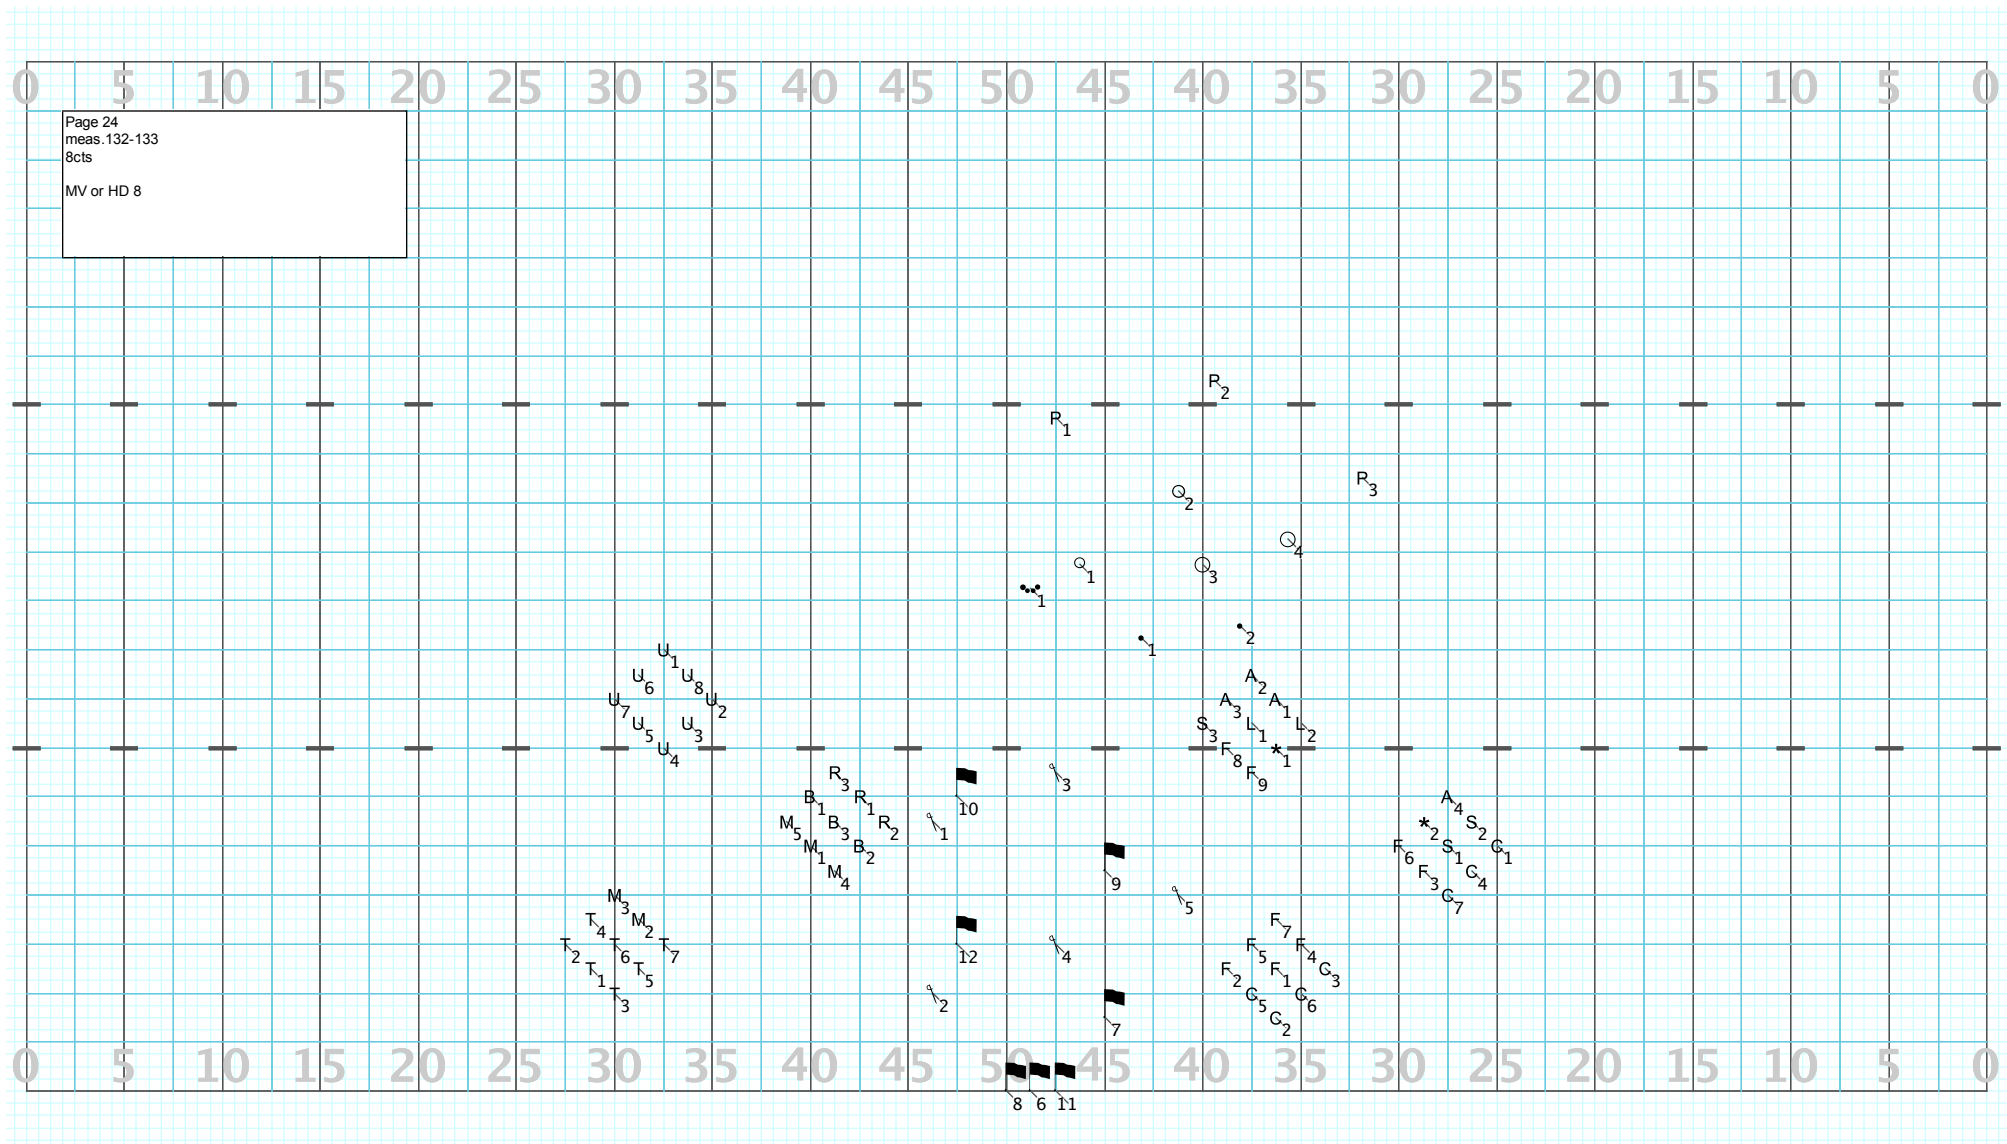

Director Viewpoint

Page 23  
meas. 128-131  
16cts

MV or HD 16  
~WW forms can be textured and made to look more organic

Director Viewpoint

Page 24  
meas.132-133  
8cts  
MV or HD 8

Director Viewpoint

Page 25  
meas. 134-142  
32cts  
MV 16  
~G12 & G7: MV 8, HD 8  
HD 16

Director Viewpoint

Page 26  
meas. 143-158  
64cts

Brass: FTL 24, HD 40  
Guard & Drums: MV 24, HD 40  
WW's: HD 64

Director Viewpoint

Director Viewpoint

Page 30  
meas. 166-172  
28cts

All HD 8...then...  
Drums, Tubas, & Mellos: MV 20  
Trumpets: HD 12, MV 8  
WW's: HD 20  
Flags: Ripple Move 4, leaving every 2cts starting with G12  
Sabers: Coordinate ripple with Flags

Director Viewpoint

Page 31  
meas.173-177  
20cts

HD 20  
end of mov't 2

Director Viewpoint