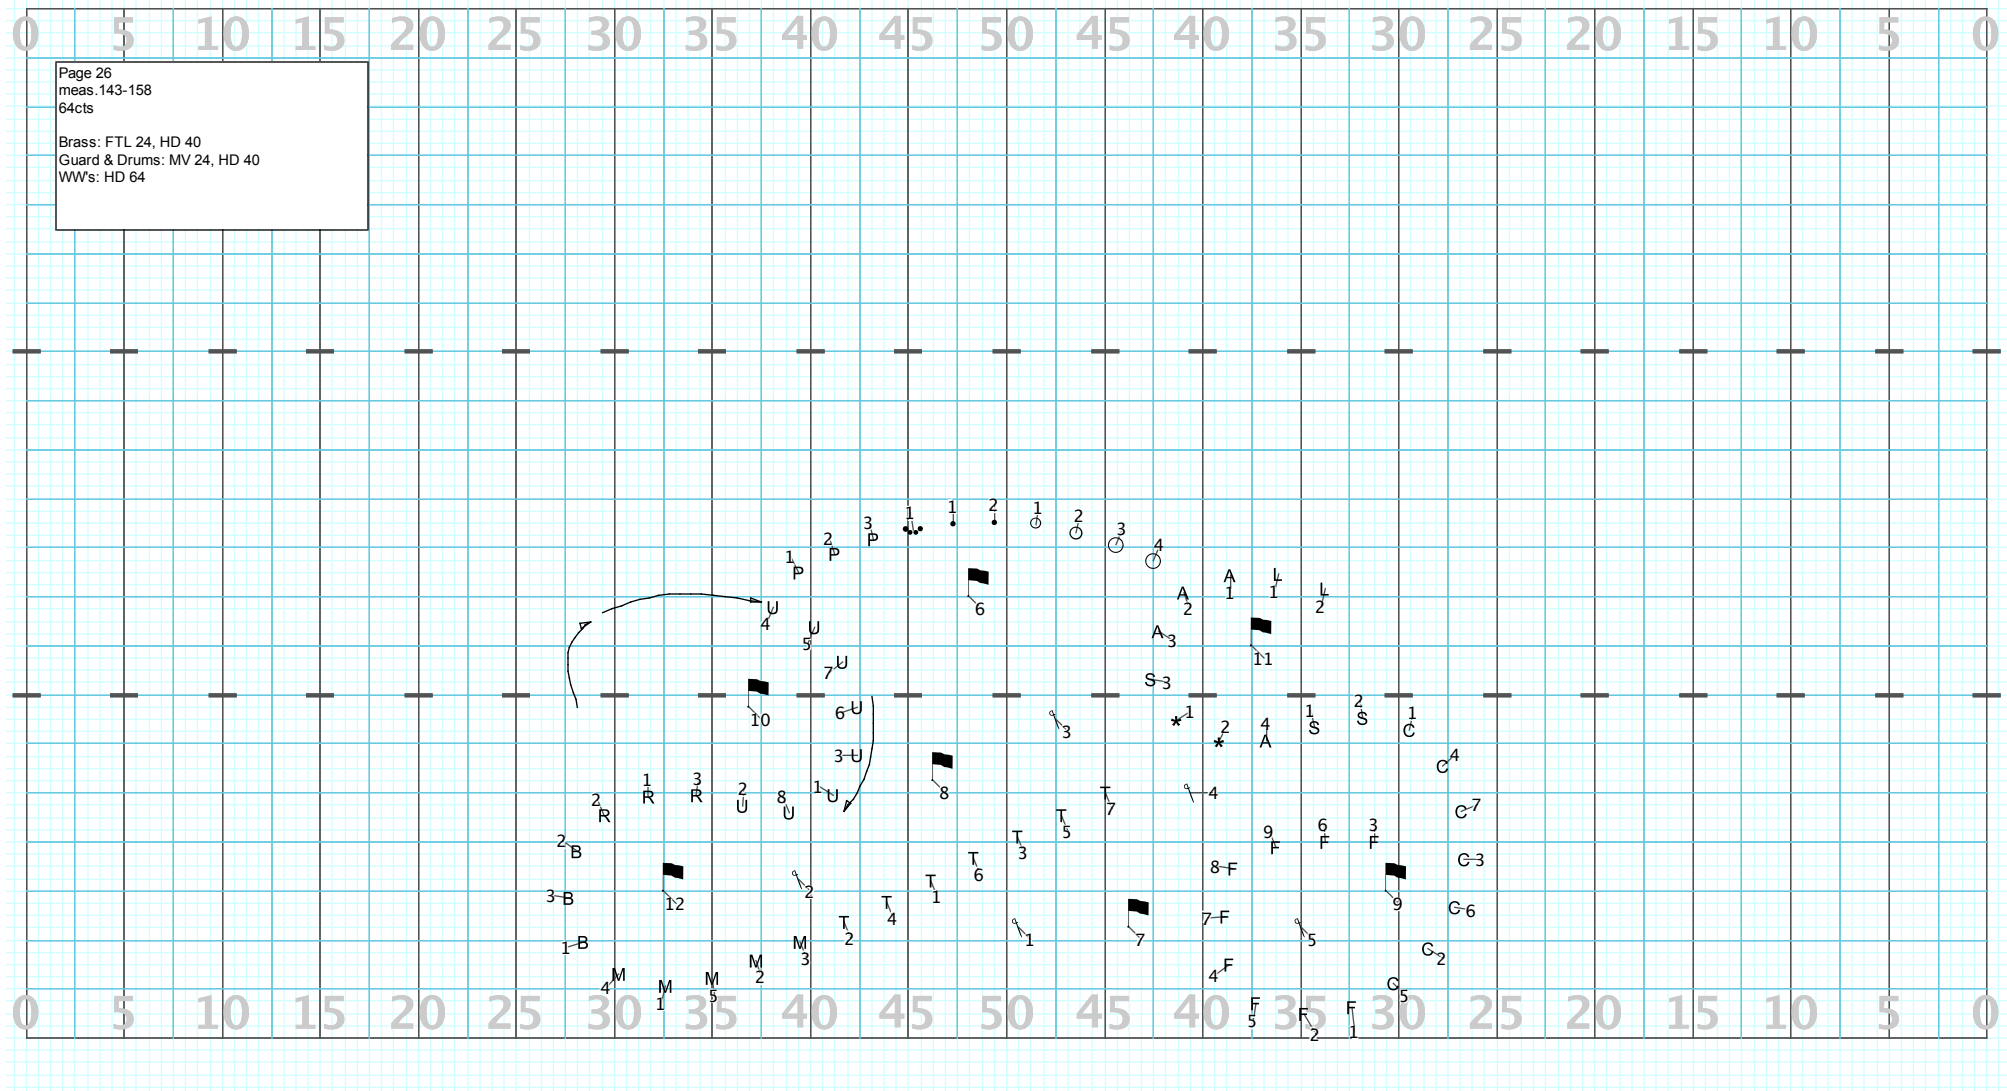

Director Viewpoint

Page 23  
meas. 128-131  
16cts

MV or HD 16  
~WW forms can be textured and made to look more organic

Director Viewpoint

Page 24  
meas.132-133  
8cts  
MV or HD 8

Director Viewpoint

Page 25  
meas. 134-142  
32cts  
MV 16  
~G12 & G7: MV 8, HD 8  
HD 16

Director Viewpoint

Page 26  
meas. 143-158  
64cts

Brass: FTL 24, HD 40  
Guard & Drums: MV 24, HD 40  
WW's: HD 64

Director Viewpoint

Director Viewpoint

Page 30  
meas. 166-172  
28cts

All HD 8...then...  
Drums, Tubas, & Mellos: MV 20  
Trumpets: HD 12, MV 8  
WW's: HD 20  
Flags: Ripple Move 4, leaving every 2cts starting with G12  
Sabers: Coordinate ripple with Flags

Director Viewpoint

Page 31  
meas.173-177  
20cts

HD 20  
end of mov't 2

Director Viewpoint